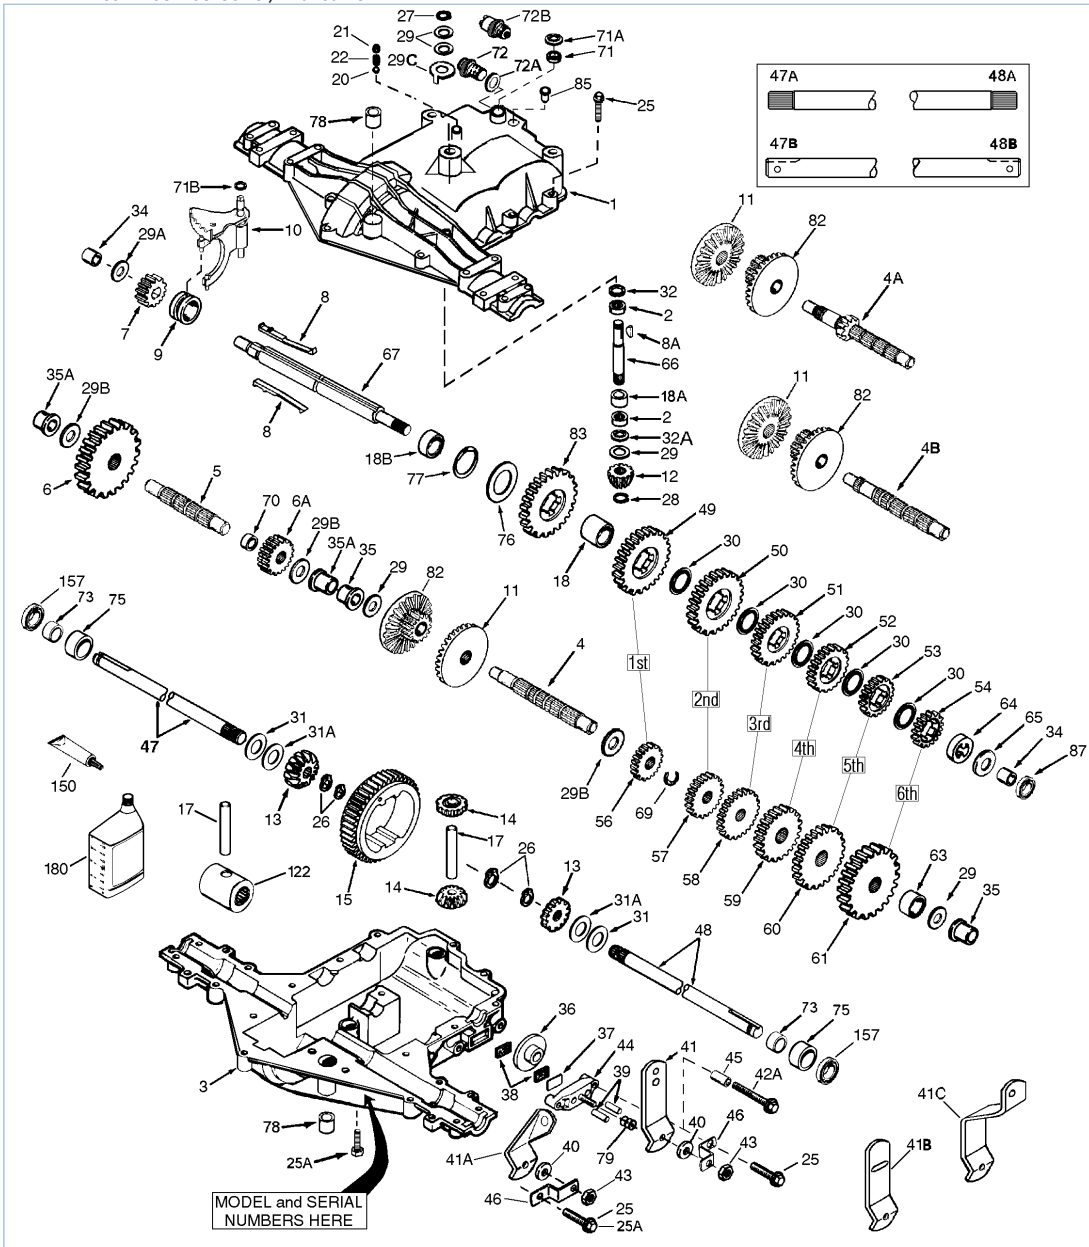

## Part List

mst.2 205-205-531C / Transaxle

REF #	ITEM #	DESCRIPTION	QTY	REMARK
1	772147	Transaxle Cover	1	
2	780086A	Needle Bearing 5/8"	2	
3	770128	Transaxle Case	1	
4B	776406	Countershaft	1	
5	776409	Output Shaft	1	
6	778364	Spur Gear (38 teeth)	1	
6A	778369	Spur Gear (15 teeth)	1	
7	778330	Spur Gear (11 teeth)	1	
8	792180	Shift Key	2	
9	784352	Shift Collar	1	
10	784378	Shift Rod & Fork	1	
11	778334	Bevel Gear (30 teeth)	1	
12	778309	Input Bevel Pinion (13 teeth)	1	
13	778368	Bevel Gear (13 teeth) (Incl. 14)	2	
14	778368	Bevel Pinion (13 teeth) (Incl. 13)	2	
15	778370	Ring Gear (43 teeth)	1	
17	786188	Drive Pin	1	
18	786102	Spacer 1.130	1	
20	792077A	Ball 5/16" dia	1	
21	792211	Cap Screw 3/8-16 x 3/8"	1	
22	792079	Spring	1	
25	792073A	Screw 1/4-20 x 1-1/4"	17	
25A	792177	Screw 1/4-20 x 1-3/8"	2	
26	792125	Retaining Ring (pkg of 2)	4	
27	792035	Retaining Ring	1	
28	788040	Retaining Ring	1	
29	780072	Washer .627 ID	5	
29A	780160	Thrust Washer .563 ID	1	
29B	780051	Thrust Washer .762 ID	2	
30	780108	Cup Washer 1.127 ID	4	
31	780001	Washer (.056 wide) (USE AS NEEDED)	2	
31A	780195	Flat Washer (.062 wide)	2	
32	788083	Oil Seal 5/8"	1	
34	780194	Bushing 9/16"	2	
35	780193	Flanged Bushing 5/8"	2	
35A	780197	Flanged Bushing 3/4"	2	
36	790075	Brake Disk	1	
37	790007	Brake Pad Plate	1	
38	799021	Brake Pad (pkg of 2)	2	
39	786026	Dowel Pin	2	
40	792076A	Flat Washer .312 ID	1	
41	790013	Brake Lever	1	
42	792073A	Screw 1/4-20 x 1-1/4"	2	
43	792075	Locknut 5/16-24	1	
44	790025	Brake Pad Holder	1	
46	786086	Brake Lever Bracket	1	
47	774688	Axle (11-5/86" long) (Incl. 26)	1	
48	774747	Axle (16-1/4" long)	1	
49	778356	Spur Gear (29 teeth)	1	
50	778338	Spur Gear (27 teeth)	1	
51	778354	Spur Gear (23 teeth)	1	
52	778313	Spur Gear (19 teeth)	1	
53	778346	Spur Gear (15 teeth)	1	
56	778355	Spur Gear (11 teeth)	1	
57	778337	Spur Gear (13 teeth)	1	
58	778353	Spur Gear (17 teeth)	1	